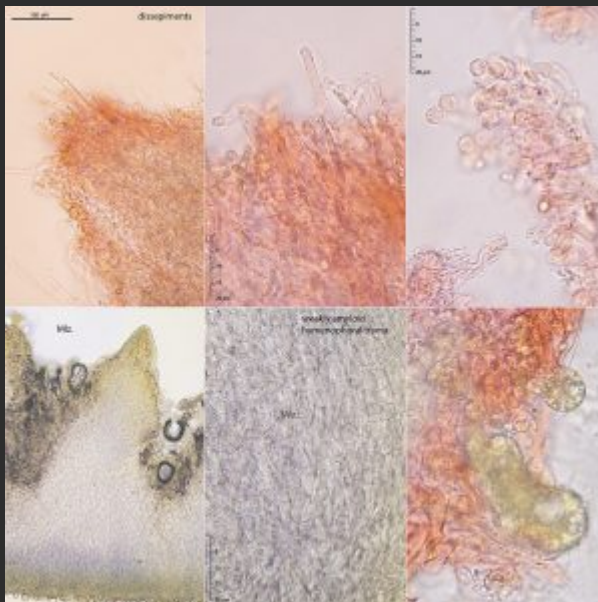

Pezizales

Cyberliber

Czech Micology

Fungi Growing on
Wood

Iconographia

Mycologica.

G.Bresadola

Plant Parasites of
Europe
(leafminers, galls
and fungi)

Pyrenomycetes
from
southwestern
France

Albatrellus subrubescens
ERD-9072. Esporas x 1.000.
Foto: Enrique Rubio.

Albatrellus subrubescens ERD-9072. Foto:
Enrique Rubio.

Sociedad
Micológica de
Francia

Vital taxonomy
and ecology of
Ascomycetes with
special regard to
inoperculate
discomycetes.
H.O.Baral